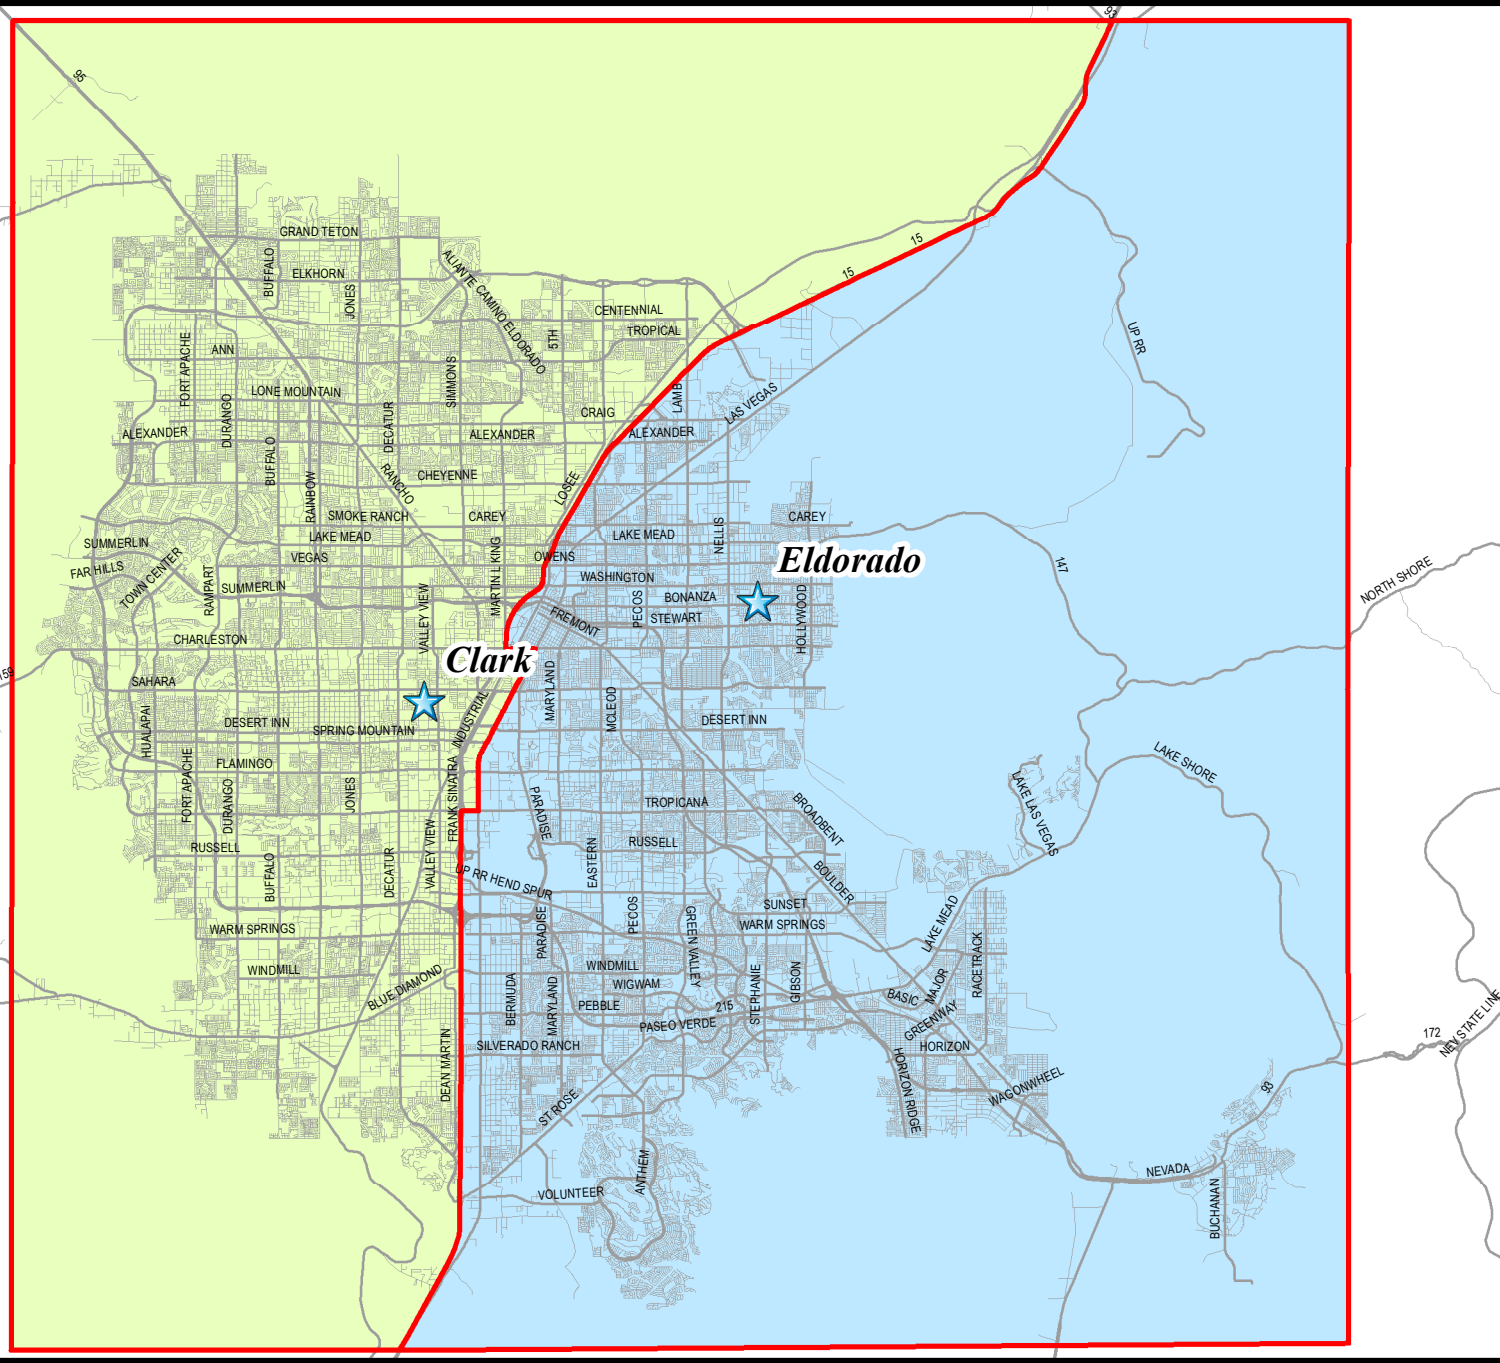

**Legend**

- ★ STEM Site
- Transportation Boundary**
- Clark
- Eldorado

Rev. 3/2/2017